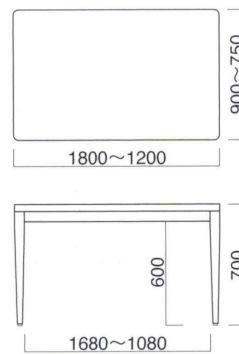

WT-009

WT-009 ② N

WT-009 ⑦ N

WT-009

①	W1800・D900・TH700	¥174,400
②	W1500・D800・TH700	¥151,000
③	W1350・D800・TH700	¥140,900
④	W1200・D750・TH700	¥118,000
⑤	W 900・D900・TH700	¥103,000
⑥	W 800・D800・TH700	¥100,000
⑦	W 750・D750・TH700	¥93,700