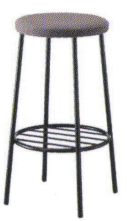

NEW

color order

color order

NEW

color order

ボストン [Boston]
▶154 / ¥36,800~

color order

color order

クリーム [Cream]
▶154 / ¥26,000~

color order

color order

ショコラ [Chocolat]
▶155 / ¥25,800~

color order

color order

ワルツ [Waltz]
▶155 / ¥21,900~

color order