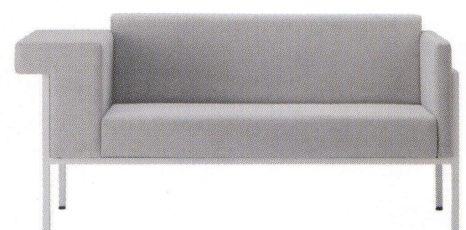

SOFA

NEW

color order

バレット [Valet]
▶178 / ¥120,800~

color order

NEW

コラム [Column]
▶179 / ¥131,500~

color order

ロッド [Rod]
▶180 / ¥157,300~

color order

イリデ [Iride]
▶180 / ¥176,200~

color order

color order

リーゼン [Lesen]
▶181 / ¥188,000~

color order

ペルケ [Perché]
▶181 / ¥143,500~

color order

スクリーン [Screen]
▶182 / ¥259,400~

color order

パルロ [Parler]
▶183 / ¥130,500~

color order

クーヘン [Kuchen]
▶184 / ¥172,500~

color order

ダイヤモンド [Diamante]
▶184 / ¥115,800~

color order

シグマ [Sigma]
▶185 / ¥143,500~

color order

タクト [Tact]
▶186 / ¥106,500~

color order

グランデ [Grande]
▶186 / ¥226,000~

アレート [Arete]
▶187 / ¥170,500~