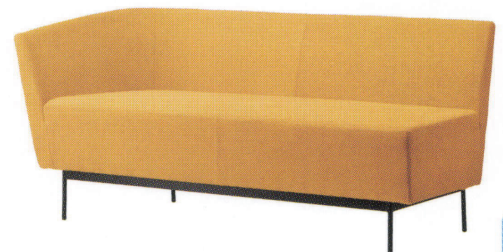

SOFA

NEW

color order

バレット [Valet]
▶178 / ¥120,800~

color order

NEW

コラム [Column]
▶179 / ¥131,500~

color order

ロッド [Rod]
▶180 / ¥157,300~

color order

イリデ [Iride]
▶180 / ¥176,200~

color order

color order

リーゼン [Lesen]
▶181 / ¥188,000~

color order

ペルケ [Perché]
▶181 / ¥143,500~

color order

スクリーン [Screen]
▶182 / ¥259,400~

color order

パルロ [Parler]
▶183 / ¥130,500~

color order

クーヘン [Kuchen]
▶184 / ¥172,500~

color order

ダイヤモンド [Diamante]
▶184 / ¥115,800~